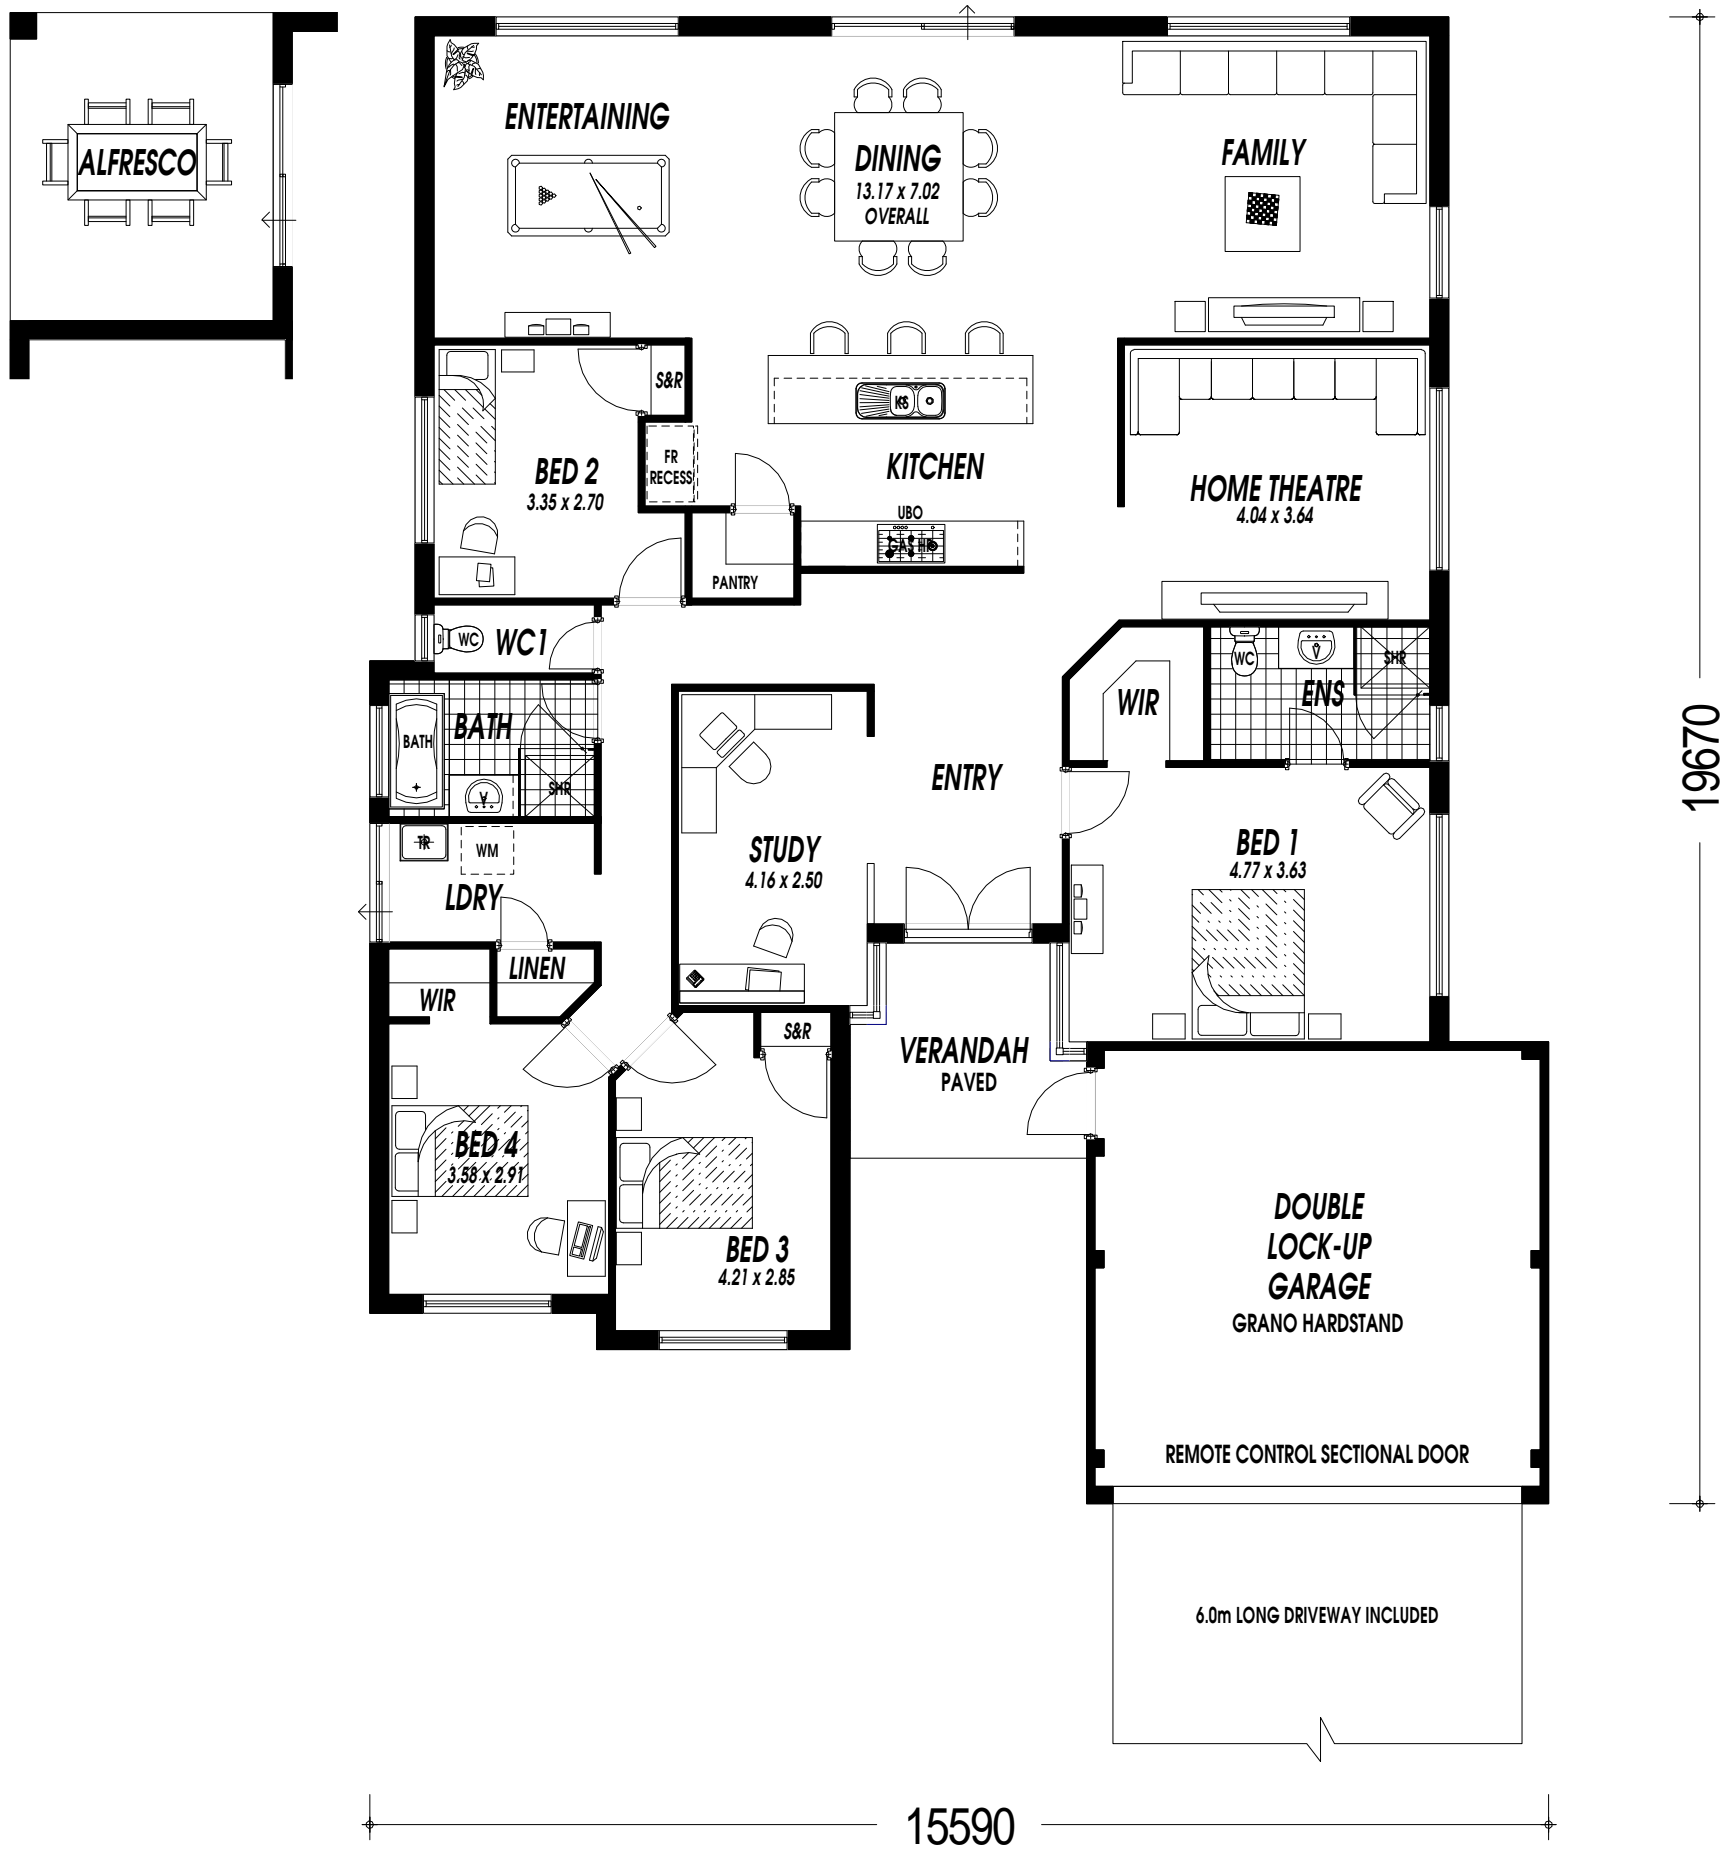

'ROSEVILLE'

- ENQUIRIES AT ALL DISPLAY CENTRES -

HOUSE=210.487m²
GARAGE=36.805m²
VERANDAH=7.653m²
TOTAL AREA= 254.945m²

Content
LIVING
The Home Builders

ACN 055 245 308
6 Gould Street,
Osborne Park W.A. 6017
P.O. Box 1101
Osborne Park W.A. 6917
PH (08) 9202 5222
FAX (08) 9202 5233

© COPYRIGHT TO CONTENT LIVING