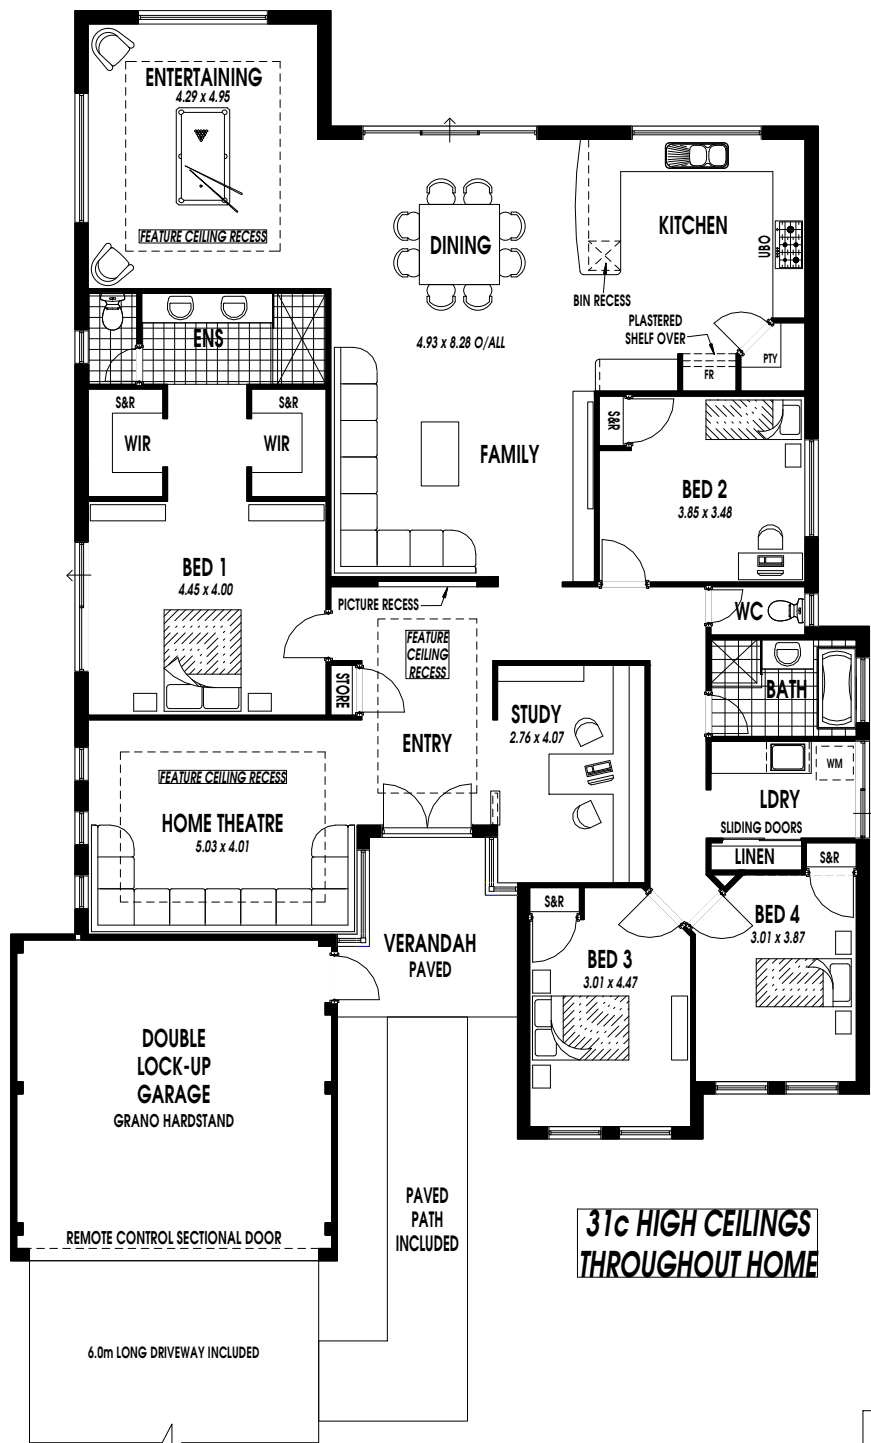

16.070m

23.390m

Content LIVING
The Home Builders

ACN 055 245 308
6 Gould Street,
Osborne Park W.A. 6017
P.O. Box 1101
Osborne Park W.A. 6917
PH (08) 9202 5222
FAX (08) 9202 5233

'THE BORDEAUX'

- ON DISPLAY AT 'PROVENCE' ESTATE, YALYALUP -

HOUSE AREA = 245.14m²
GARAGE AREA = 36.78m²
PORTICO AREA = 9.45m²
TOTAL AREA = 291.37m²